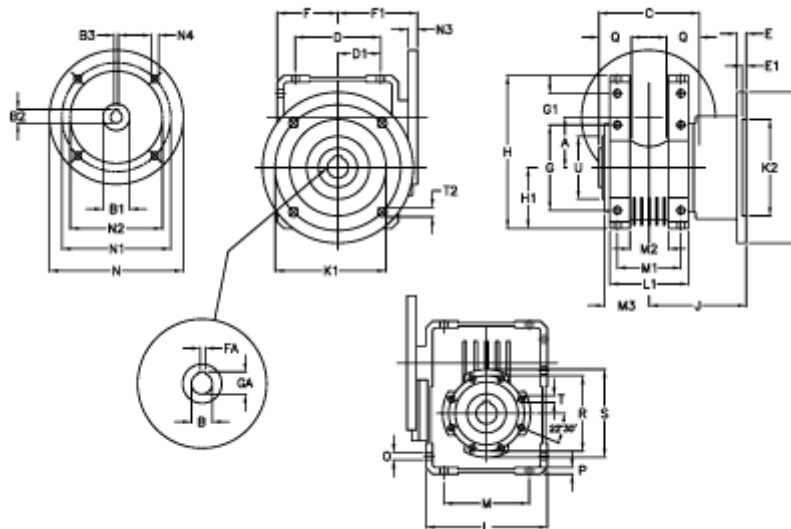

Article number: 392211004044136

Description: Worm Gear with Torque Limiter
W110 L2-UF-40-P100 B14

Measures

A = 110.10	E = 20	H = 308.0	M = 184	N4 = 13	U = 130
B = 42	E1 = 12	H1 = 125.0	M1 = 115	O = 14.0	
B1 E7 = 28	F = 125	J = 179.5	M2 = 69	P = 14	
B2 = 31.3	F1 = 151	K = 280	M3 = 73	Q = 45	
B3 H9 = 8	FA = 12	K1 = 230	N = 160	R = 165	
C = 155	G = 184	K2 = 170	N1 = 130	S = 200	
D = 174.0	G1 = 58.0	L = 250	N2 = 110	T = M12x19	
D1 = 82.0	GA = 45.3	L1 = 143	N3 = 13.0	T2 = 13.0	